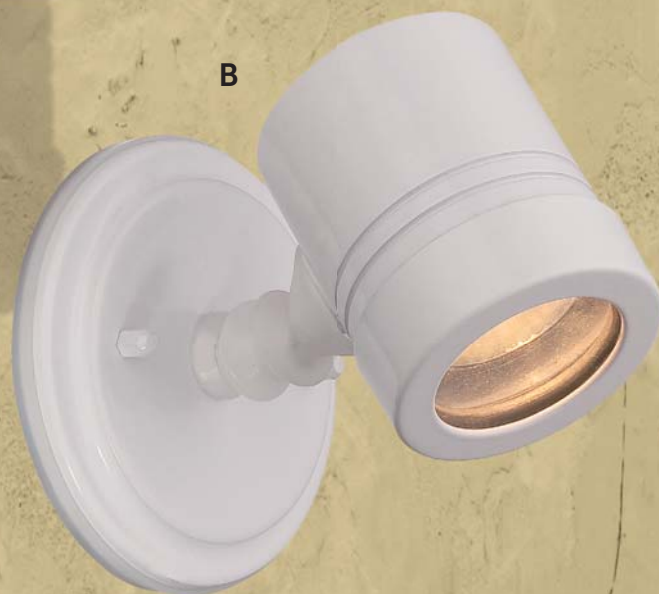

MR16 CYLINDERS

MR16 Cylinders are available in the following:

FINISHES

ARCHITECTURAL BRONZE-ABZ

BRUSHED SILVER-BS

WHITE-WH

GLASS STYLES

CLEAR

A – CAST ALUMINUM ADJUSTABLE CYLINDER WALL MOUNT

7692ABZ, 7692BS, 7692WH

Size 5"H x 6.5"W
3.5" Height on Center
5" Projection

Lamps 2-Q50MR16 (Included)
GU10 Socket

B – CAST ALUMINUM DIRECTIONAL CYLINDER WALL MOUNT

7690ABZ, 7690BS, 7690WH

Size 5"H x 4.25"W
1.75" Height on Center
5.25" Projection

Lamps 1-Q50MR16 (Included)
GU10 Socket