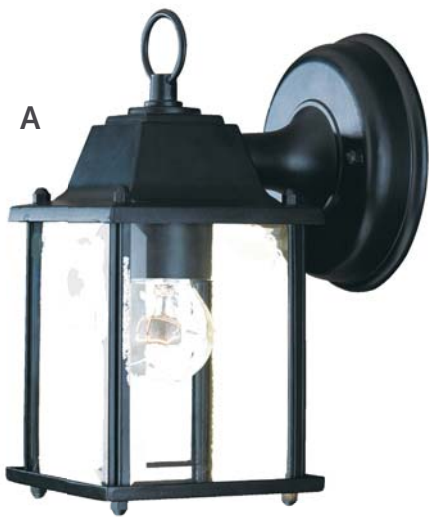

A

**A – CAST ALUMINUM
DOWNWARD WALL MOUNT**

Featuring Frosted-FR,
Clear Seeded-SD, and
Clear Beveled glass

5001BK, 5001BK/FR, 5001BK/SD, 5001BW,
5001BW/SD, 5001TW

Size 8.5"H x 4.75"W
2.5" Height on Center
6" Projection

Lamps 1-100 Watt Medium