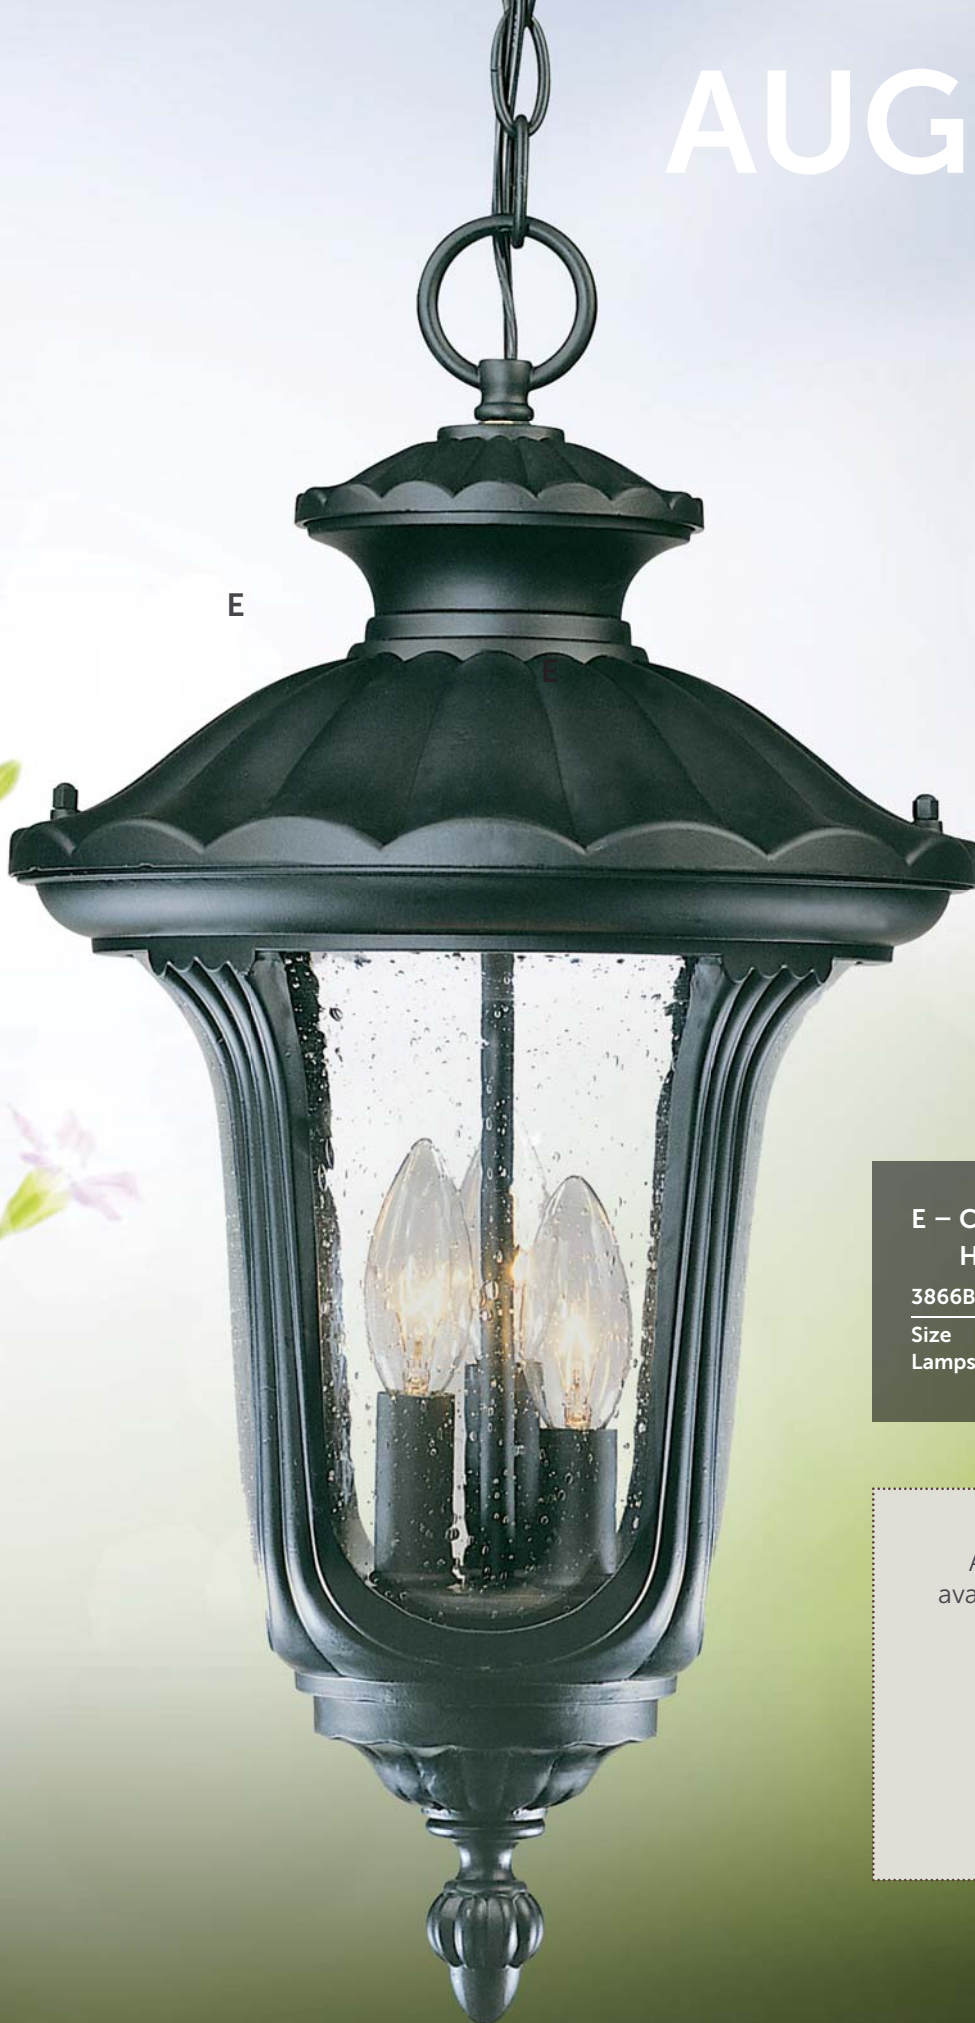

AUGUSTA

E

E – CAST ALUMINUM HANGING LANTERN

3866BK, 3866BW

Size 20.25"H x 11"W

Lamps 3-60 Watt Candelabra

Augusta lanterns are
available in the following:

FINISHES