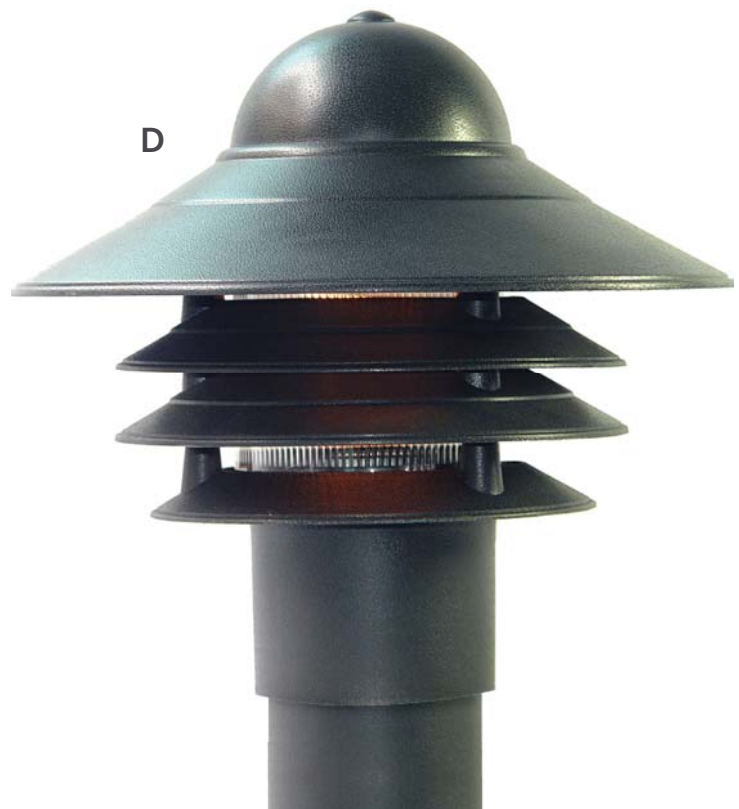

**D – DURABRITE PLASTIC
POST LANTERN**

Featuring ribbed acrylic glass

87ABZ, 87BK, 87TW

Size 10"H x 10"W

Lamps 1-60 Watt Medium