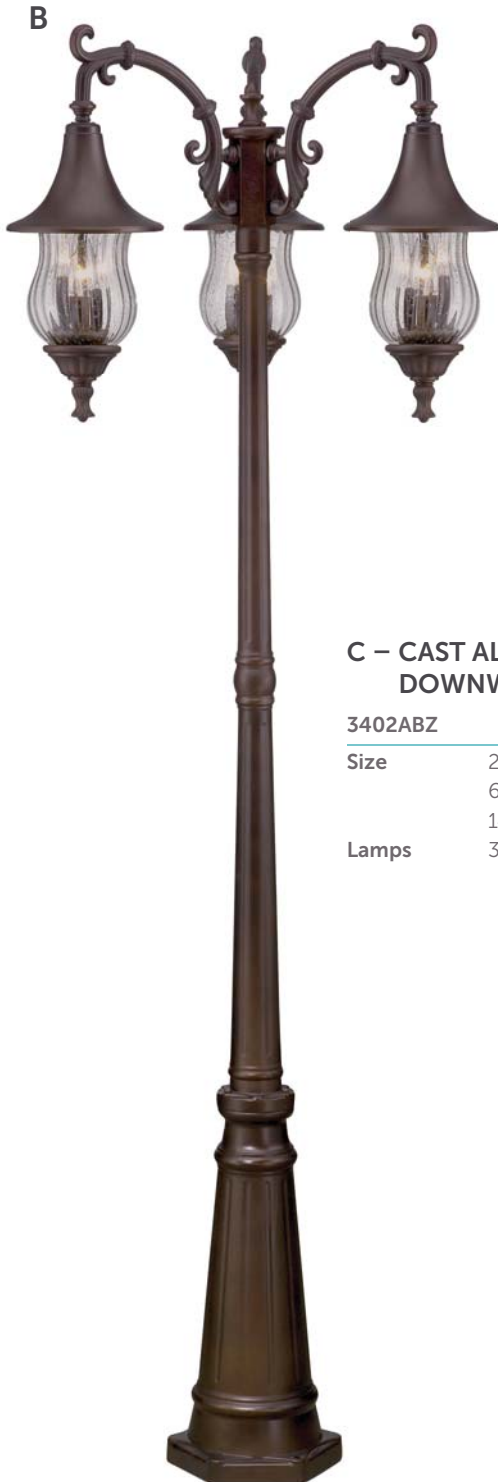

Size 81"H x 29"W
Lamps 3x 3-60 Watt Candelabra

B

**C – CAST ALUMINUM
DOWNWARD WALL MOUNT**

3402ABZ

Size 21"H x 8.5"W
6.5" Height on Center
14.5" Projection
Lamps 3-60 Watt Candelabra

C

DEL RIO

D