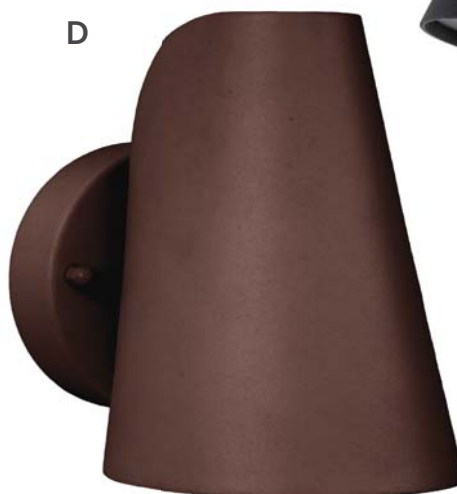

Featuring Integrated LED Engine

1405ABZ, 1405BK, 1405BS, 1405TW

Size 7"H x 4.875"W
4" Height on Center
5.75" Projection

Lamps 110V, 4W 3000K

A

B

C

D