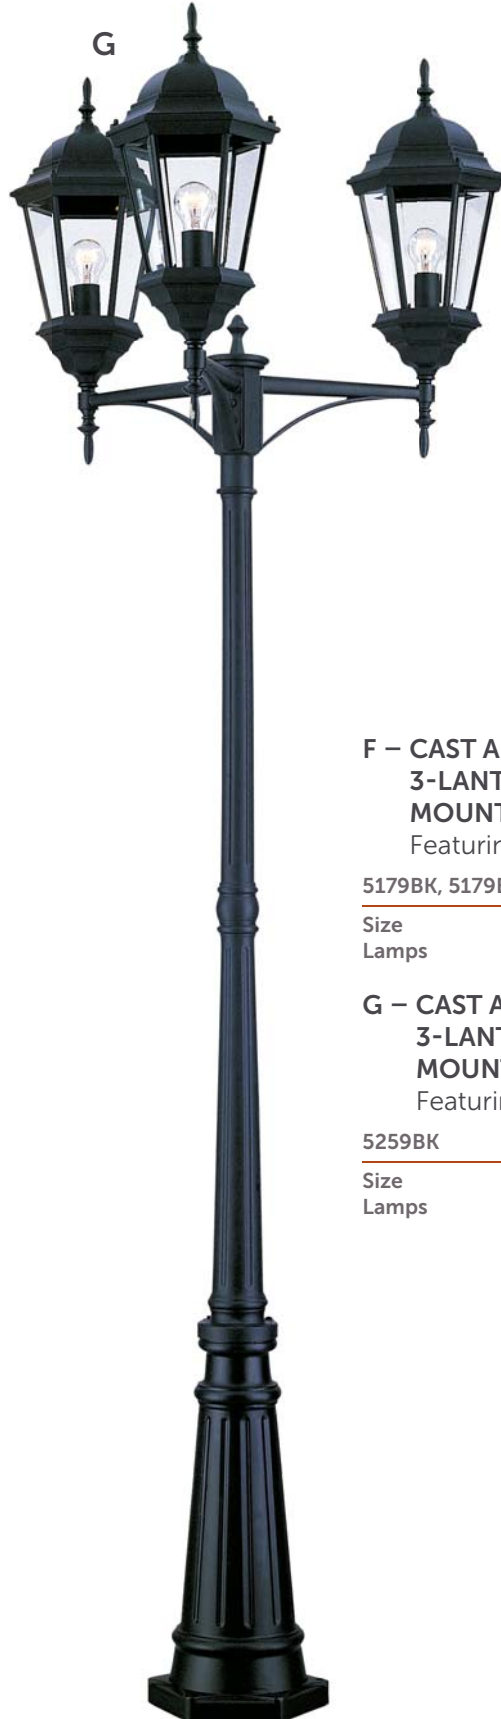

SURFACE MOUNT POSTS

**F – CAST ALUMINUM UPWARD
3-LANTERN SURFACE
MOUNT POST**

Featuring clear beveled glass

5179BK, 5179BW

Size 85"H x 23.5"W
Lamps 3 x 1-100 Watt Medium

**G – CAST ALUMINUM UPWARD
3-LANTERN SURFACE
MOUNT POST**

Featuring clear beveled glass

5259BK

Size 94"H x 30"W
Lamps 3 x 1-100 Watt Medium