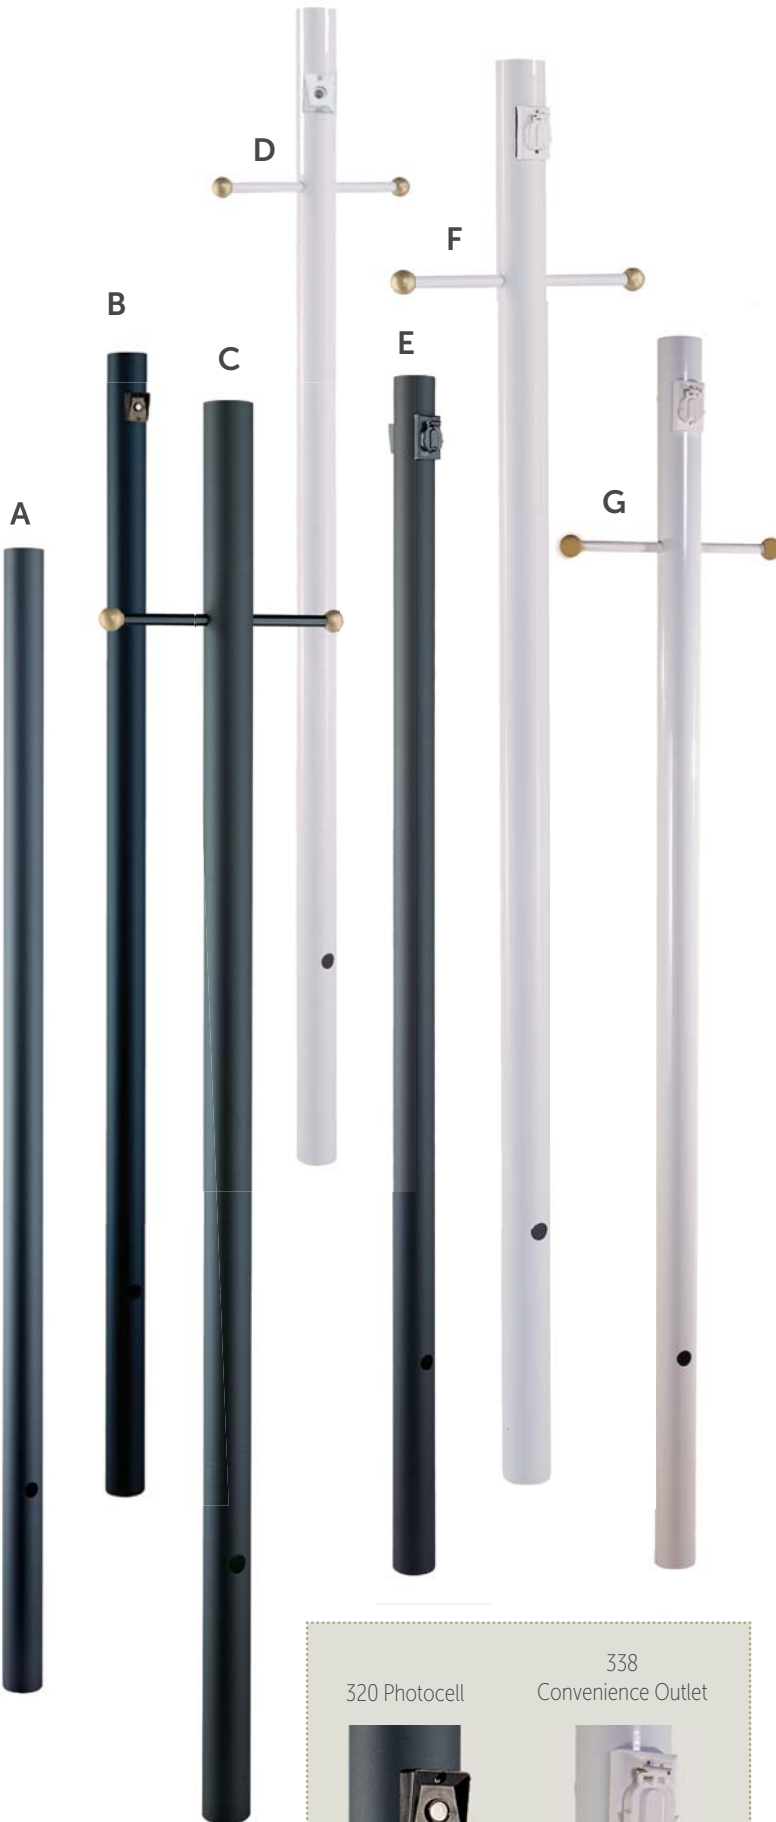

DIRECT BURIAL POSTS

DIRECT BURIAL LAMP POSTS

- Extruded aluminum
- Recommended burial depth 18"
- 2.95" outer diameter
- 0.050" wall thickness
- 28mm wire hole
- Available in Matte Black (BK) or Gloss White (WH) on a Smooth Round Post
- Image sizes are not proportionate

A – 7' & 8' DIRECT BURIAL LAMP POST 95BK, 95WH

Size 84"H x 2.95"W

94BK

Size 96"H x 2.95"W

B – 7' & 8' DIRECT BURIAL LAMP POST WITH 320 PHOTOCELL

95-320BK, 95-320WH

Size 84"H x 2.95"W

94-320BK, 94-320WH

Size 96"H x 2.95"W

C – 7' DIRECT BURIAL LAMP POST WITH CROSS ARM

96BK, 96WH

Size 84"H x 2.95"W

D – 7' DIRECT BURIAL LAMP POST WITH CROSS ARM AND 320 PHOTOCELL

96-320BK, 96-320WH

Size 84"H x 2.95"W

E – 7' DIRECT BURIAL LAMP POST WITH 320 PHOTOCELL AND 338 CONVENIENCE OUTLET

97BK, 97WH

Size 84"H x 2.95"W

F – 7' DIRECT BURIAL LAMP POST WITH CROSS ARM AND 338 CONVENIENCE OUTLET

98BK, 98WH

Size 84"H x 2.95"W

G – 7' DIRECT BURIAL LAMP POST WITH CROSS ARM, 320 PHOTOCELL AND 338 CONVENIENCE OUTLET

99BK, 99WH

Size 84"H x 2.95"W